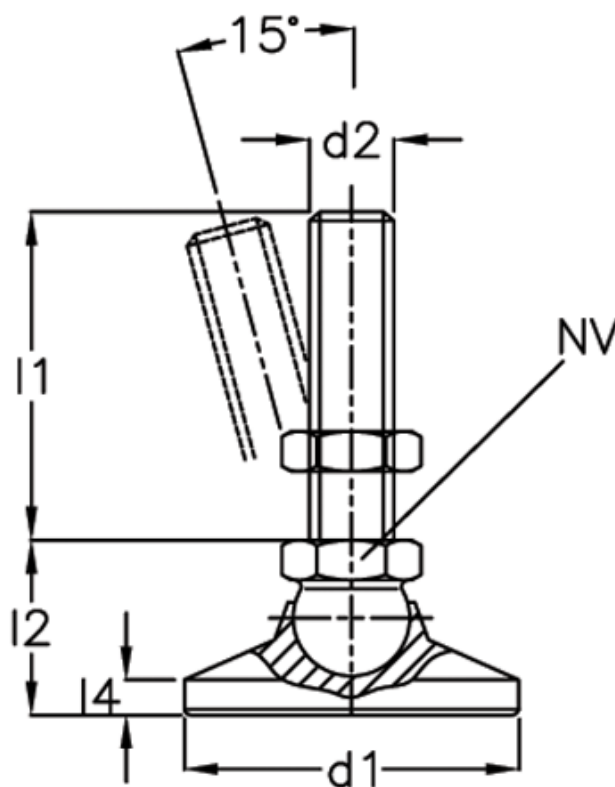

Article number: 20343240M12100OS  
Description: E+G Levelling foot  
GN 343.2-40-M12-100-OS  
Note: 0

## Measures

$d1 = 40$   
 $d2 = M12$   
 $l1 = 100$   
 $l2 = 26$   
 $l3 = -$   
 $l4 = 6$   
 $l5 = -$   
 $NV = 17$

Static load = 33  
Weight in (g) = 205